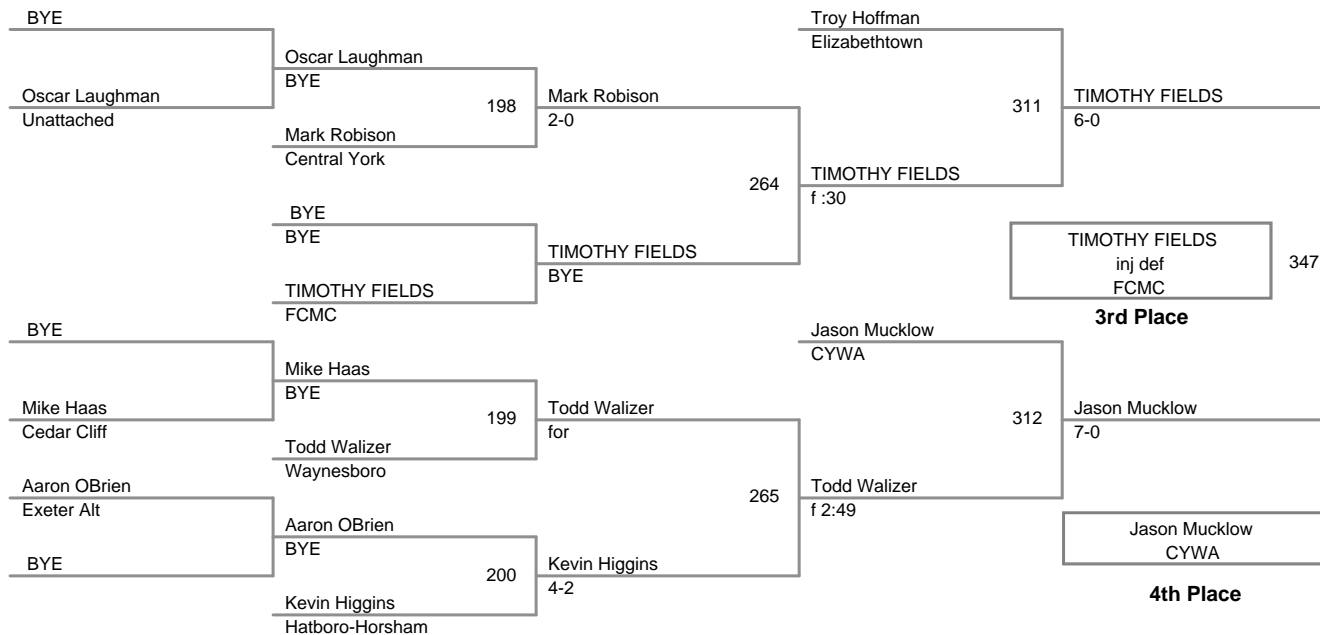

CY Bald and Fat
Dead

140 Lbs

**CY Bald and Fat
Dead**

150 Lbs

CY Bald and Fat
Dead

160 Lbs

CY Bald and Fat
Dead

170 Lbs