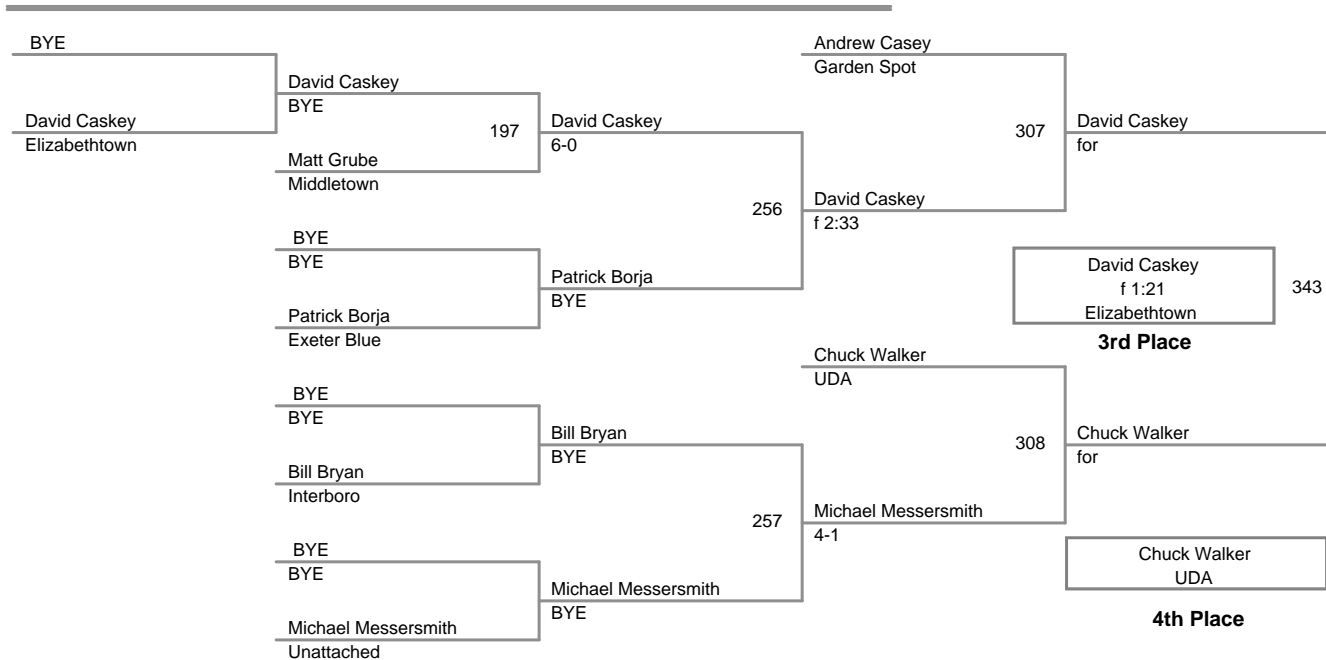

CY Bald and Fat
Dead

140 Lbs

**CY Bald and Fat
Dead**

150 Lbs

CY Bald and Fat
Dead

160 Lbs

CY Bald and Fat
Dead

170 Lbs