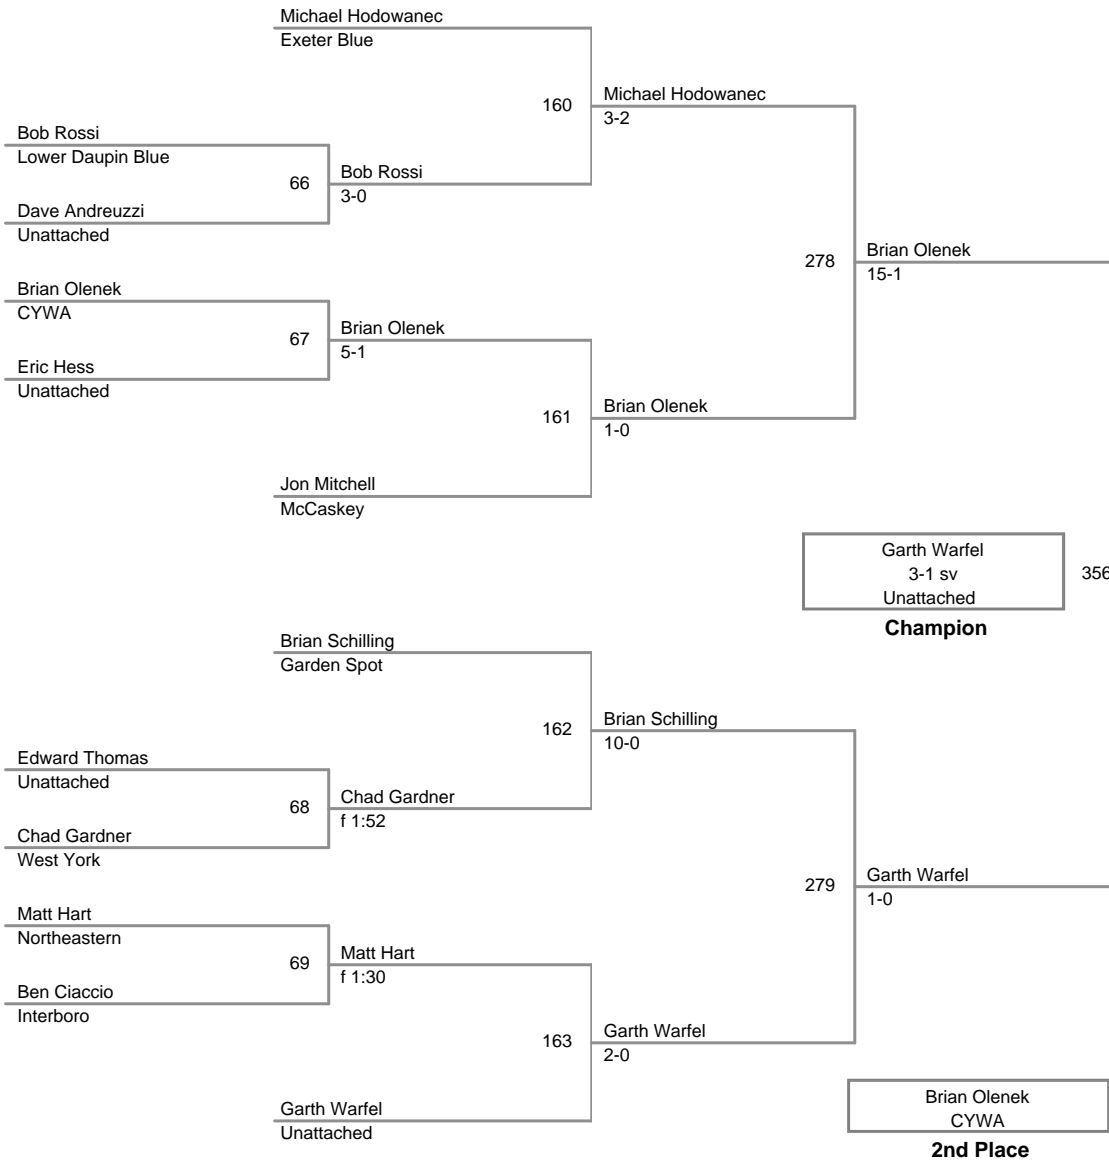

185 Lbs

CY Bald and Fat
Dead

200 Lbs

CY Bald and Fat
Dead

220 Lbs

CY Bald and Fat
Dead

250 Lbs

**CY Bald and Fat
Dead**