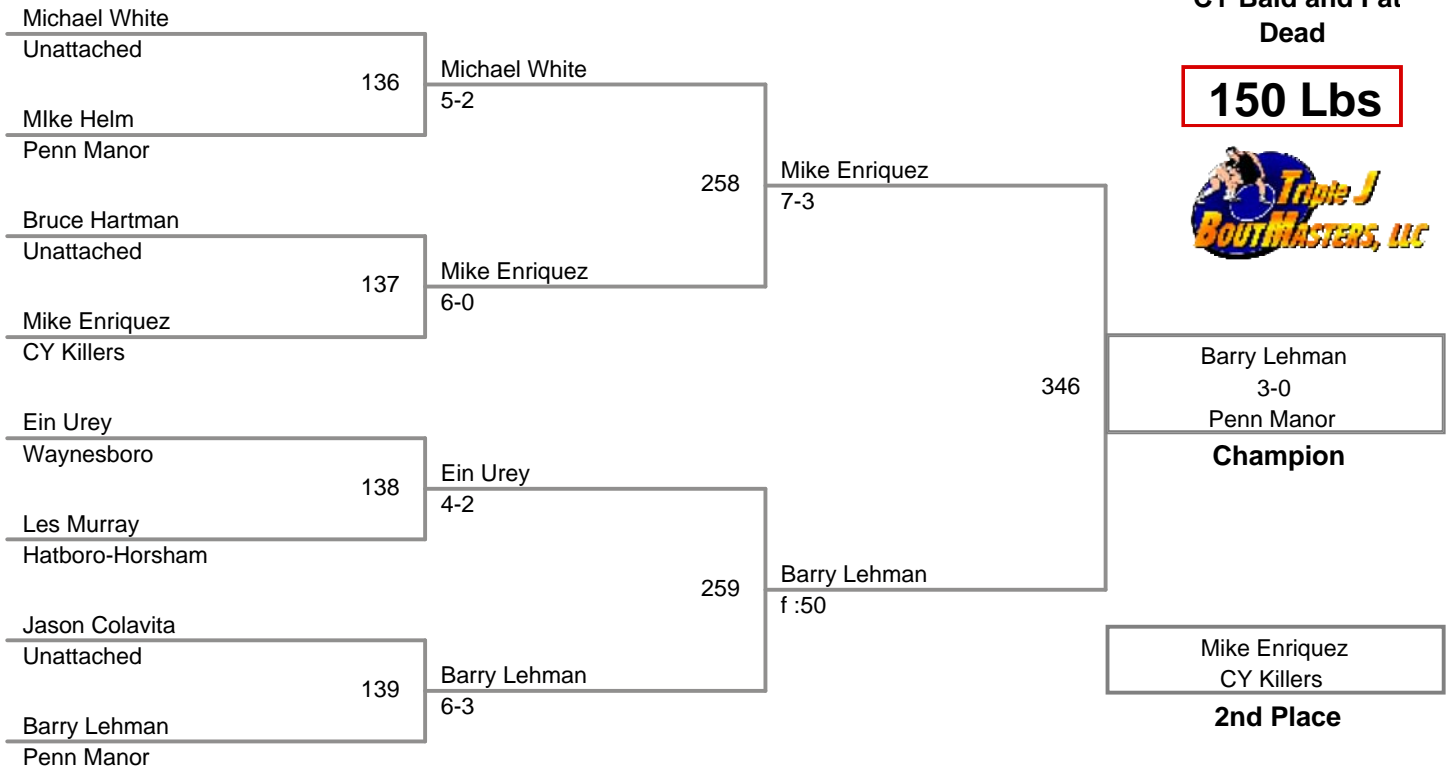

CY Bald and Fat
Dead

140 Lbs

**CY Bald and Fat
Dead**

150 Lbs

CY Bald and Fat
Dead

160 Lbs

CY Bald and Fat
Dead

170 Lbs

185 Lbs

CY Bald and Fat
Dead

200 Lbs

CY Bald and Fat
Dead

220 Lbs

CY Bald and Fat
Dead

250 Lbs

**CY Bald and Fat
Dead**