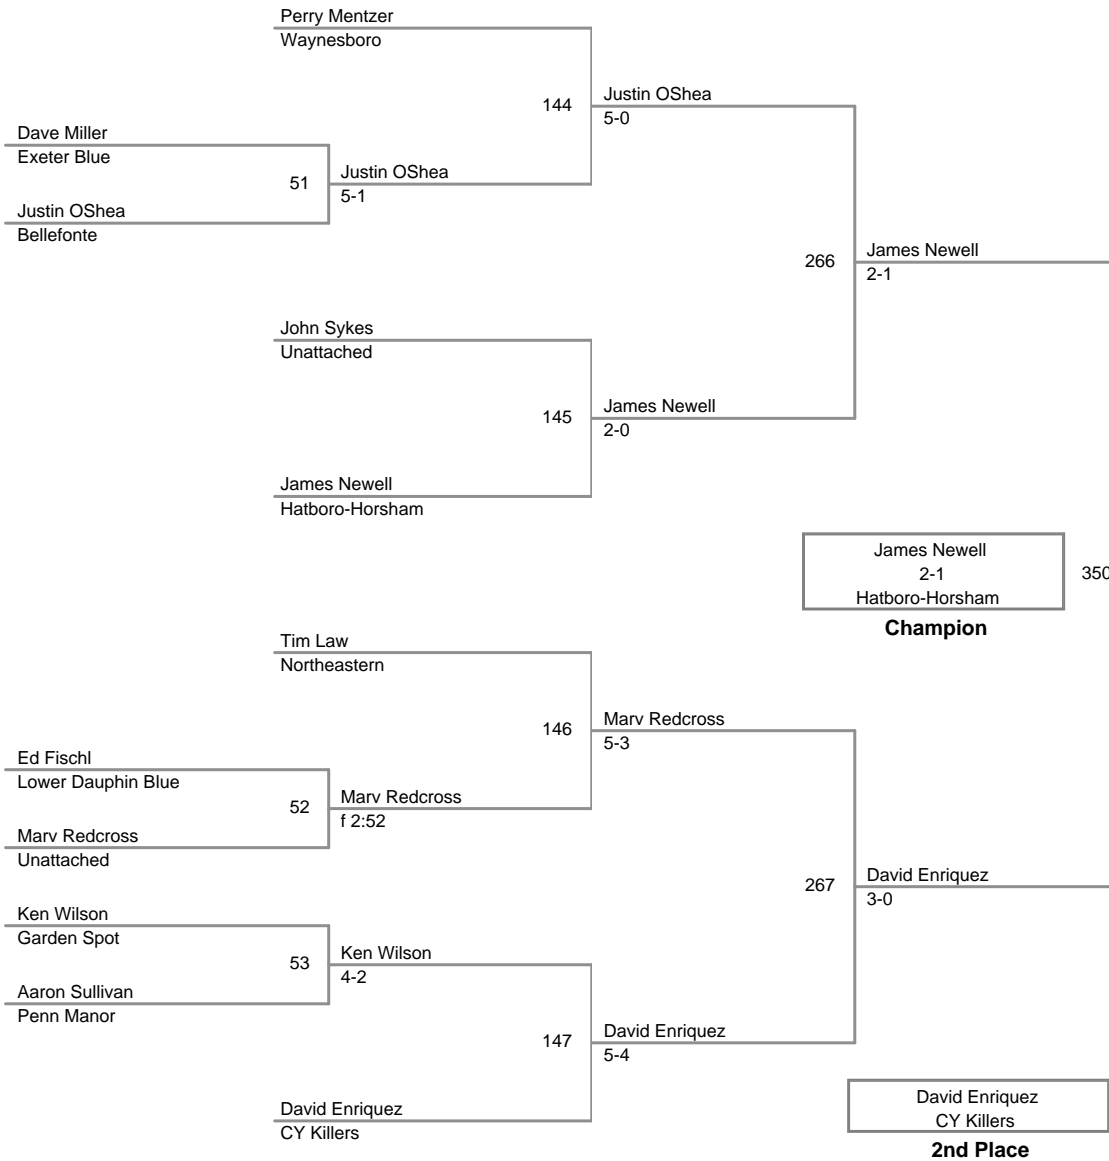

CY Bald and Fat
Dead

140 Lbs

**CY Bald and Fat
Dead**

150 Lbs

CY Bald and Fat
Dead

160 Lbs

CY Bald and Fat
Dead

170 Lbs