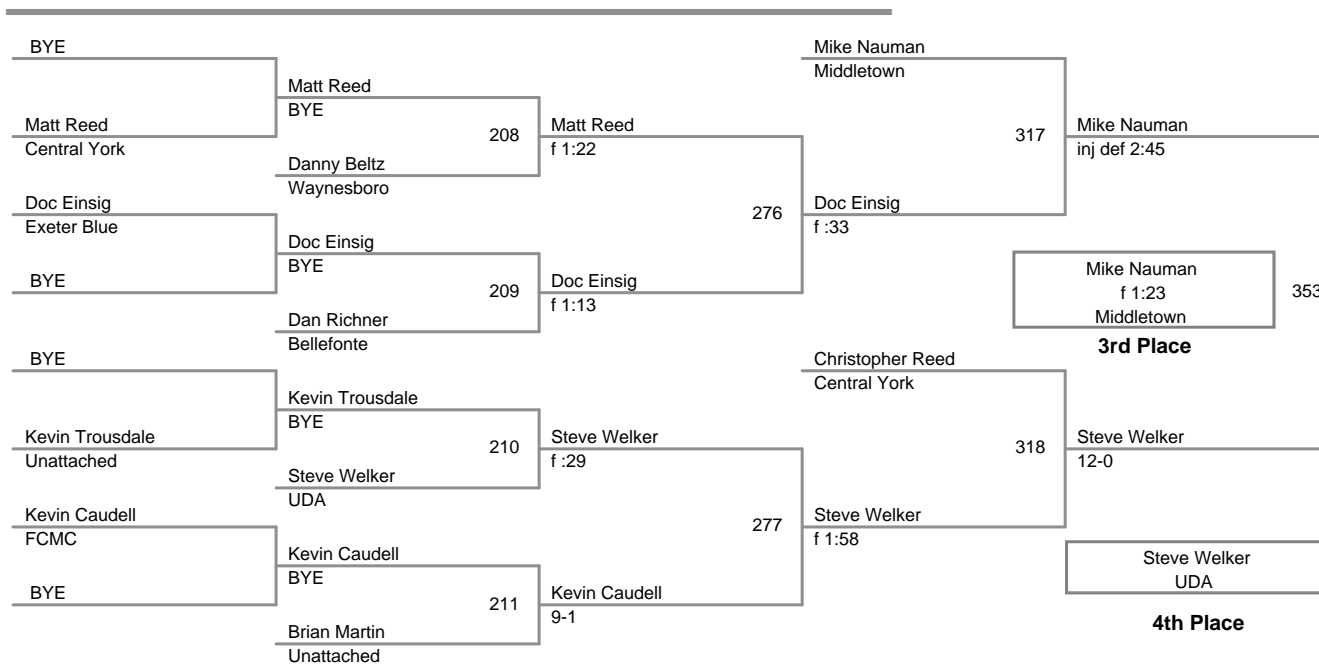

CY Bald and Fat
Dead

200 Lbs