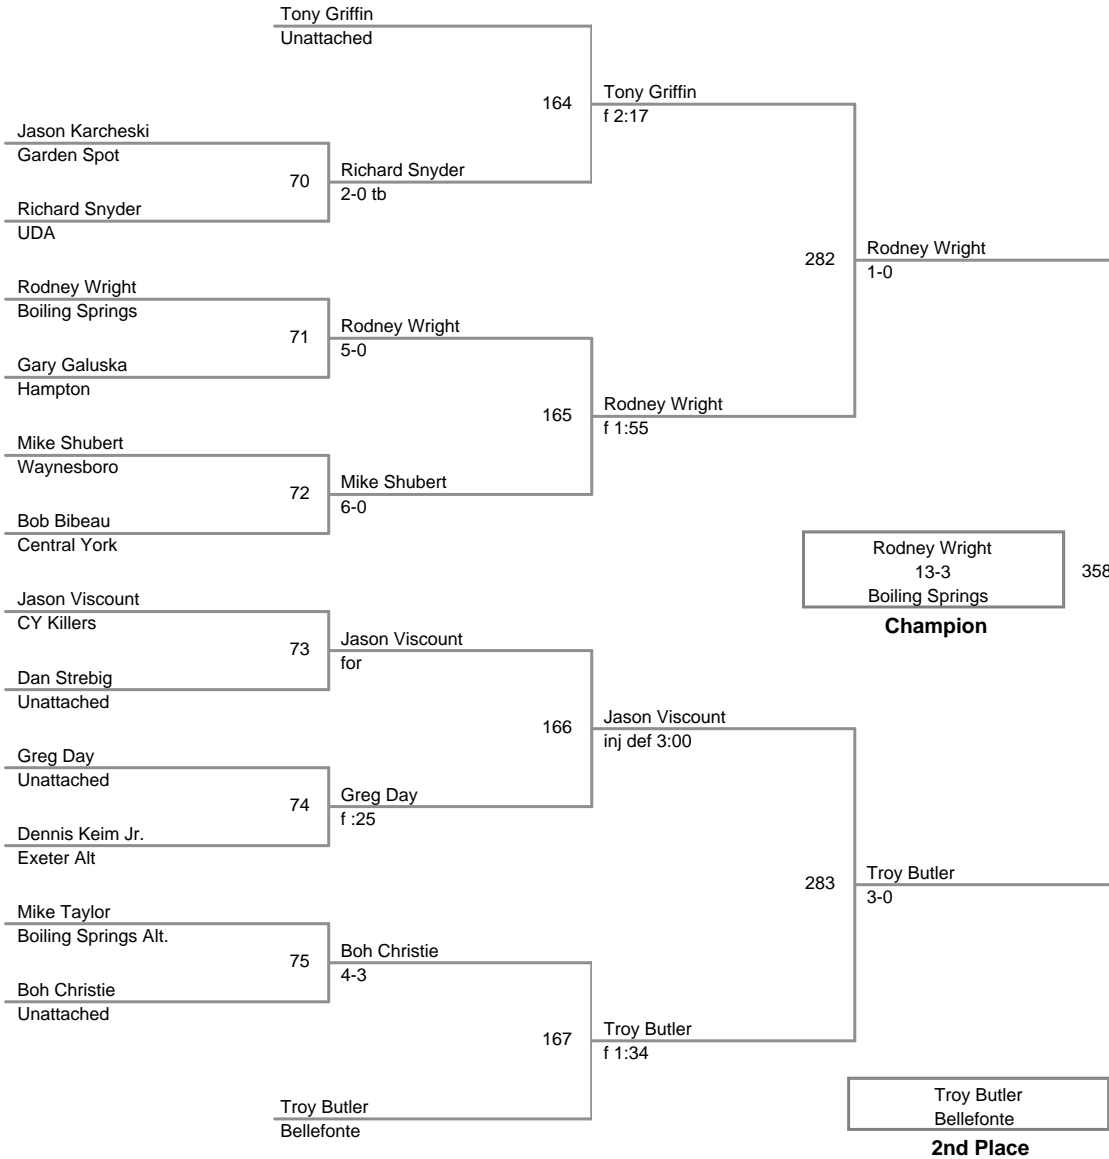

185 Lbs

CY Bald and Fat
Dead

200 Lbs

CY Bald and Fat
Dead

220 Lbs

CY Bald and Fat
Dead

250 Lbs

**CY Bald and Fat
Dead**