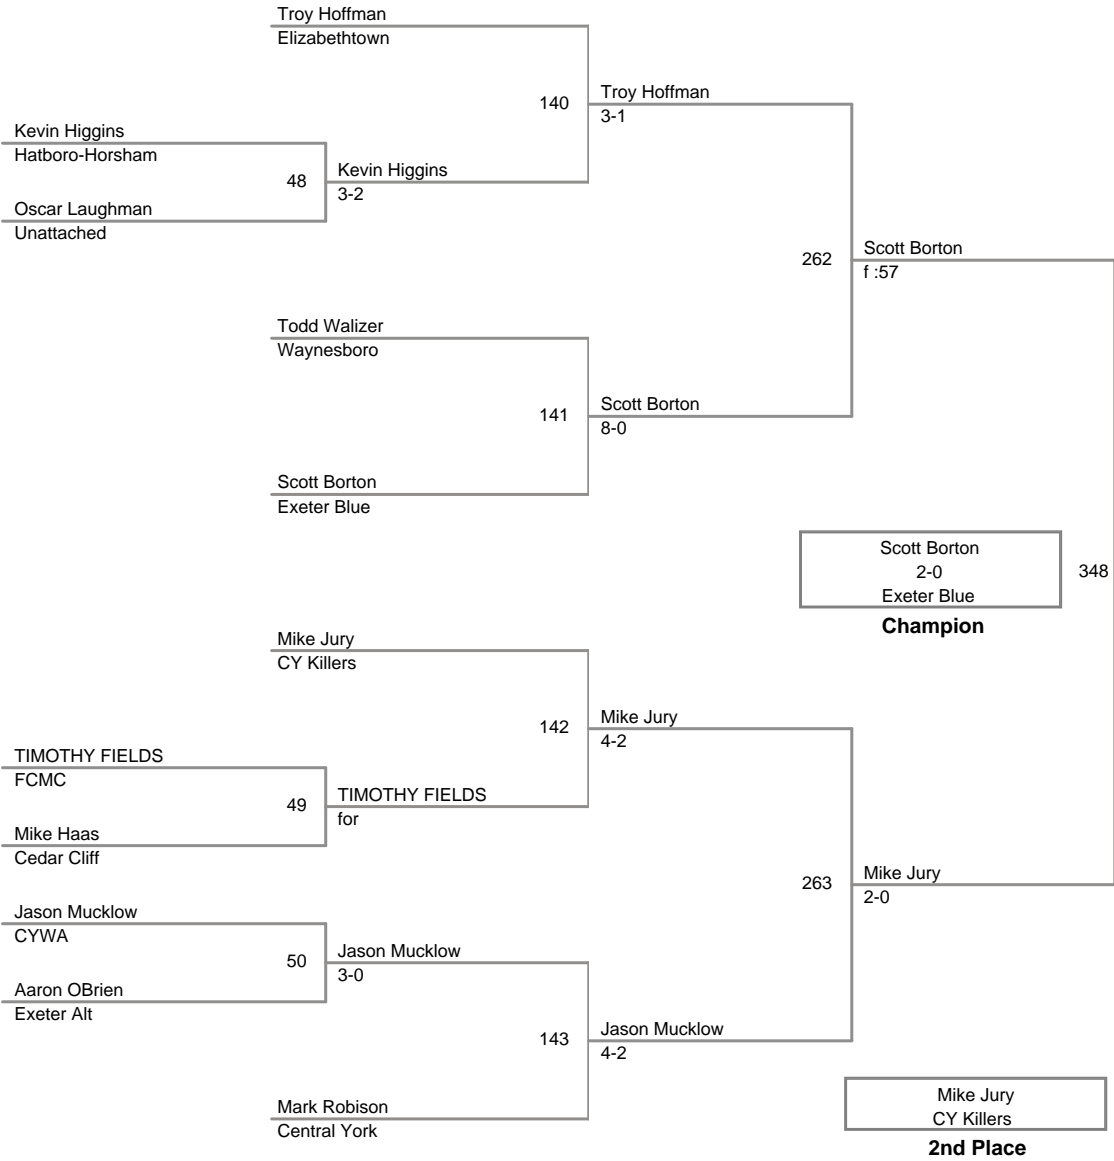

CY Bald and Fat
Dead

140 Lbs

**CY Bald and Fat
Dead**

150 Lbs

CY Bald and Fat
Dead

160 Lbs

CY Bald and Fat
Dead

170 Lbs

185 Lbs

CY Bald and Fat
Dead

200 Lbs

CY Bald and Fat
Dead

220 Lbs

CY Bald and Fat
Dead

250 Lbs

**CY Bald and Fat
Dead**