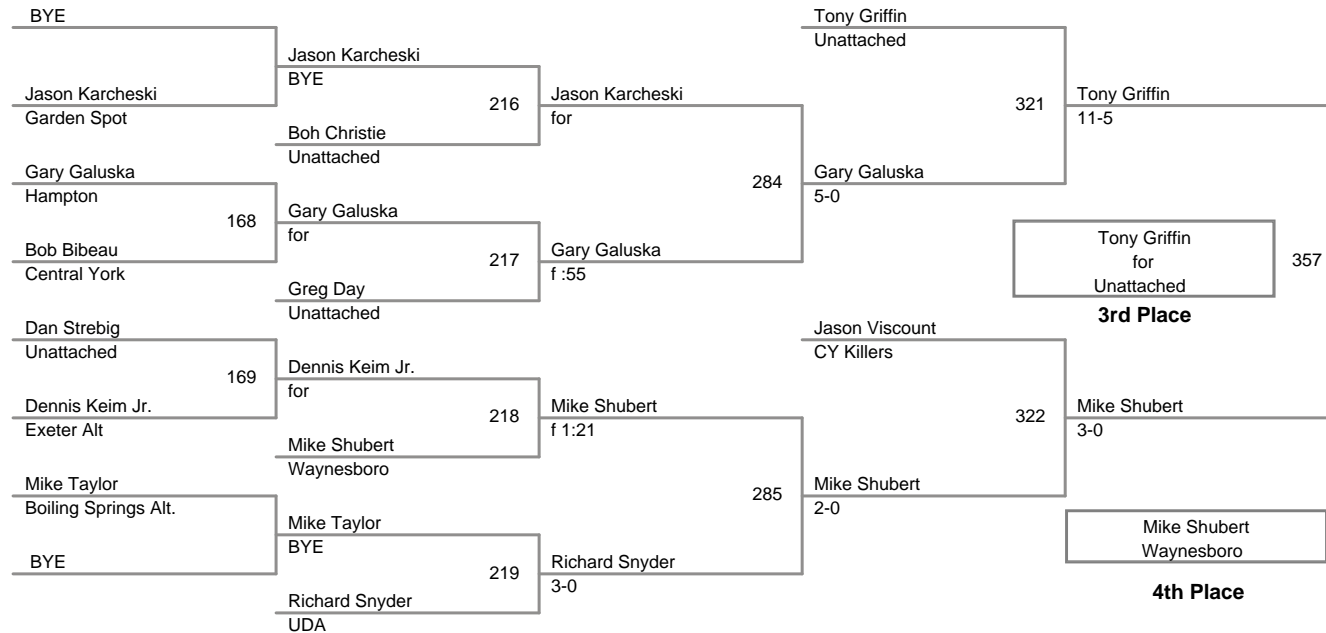

185 Lbs

CY Bald and Fat
Dead

200 Lbs

CY Bald and Fat
Dead

220 Lbs

CY Bald and Fat
Dead

250 Lbs

**CY Bald and Fat
Dead**