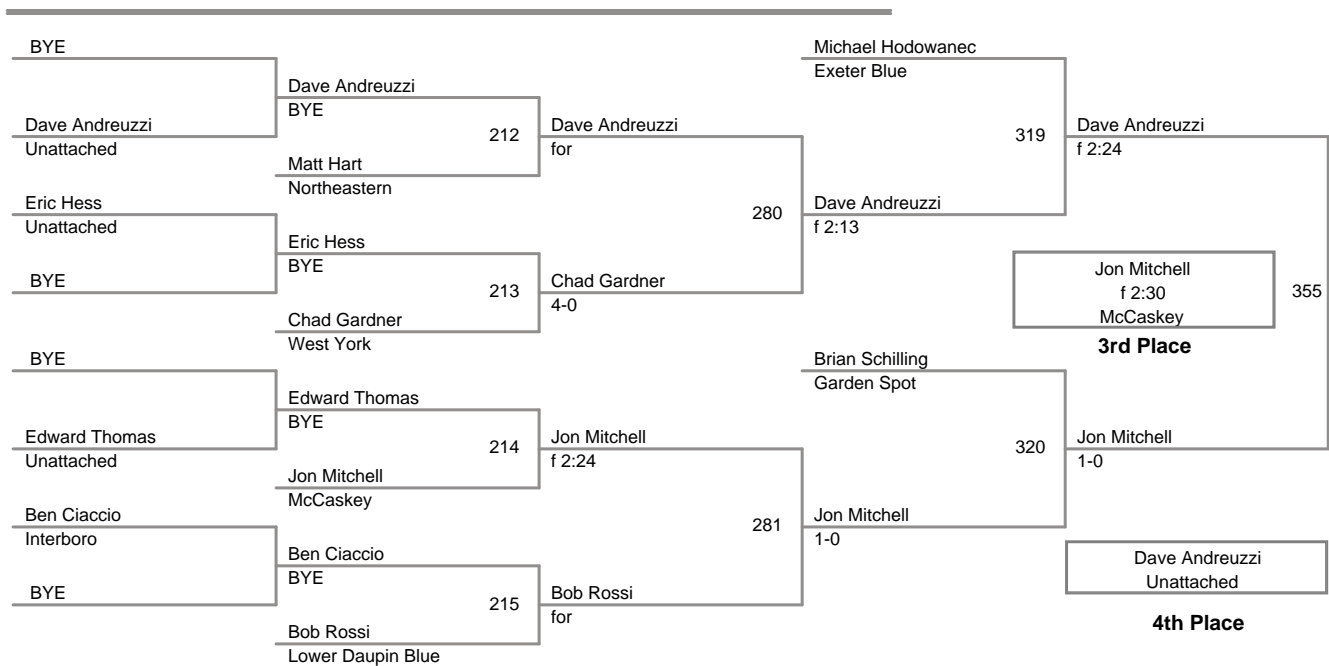

185 Lbs

CY Bald and Fat
Dead

200 Lbs

CY Bald and Fat
Dead

220 Lbs

CY Bald and Fat
Dead

250 Lbs

**CY Bald and Fat
Dead**