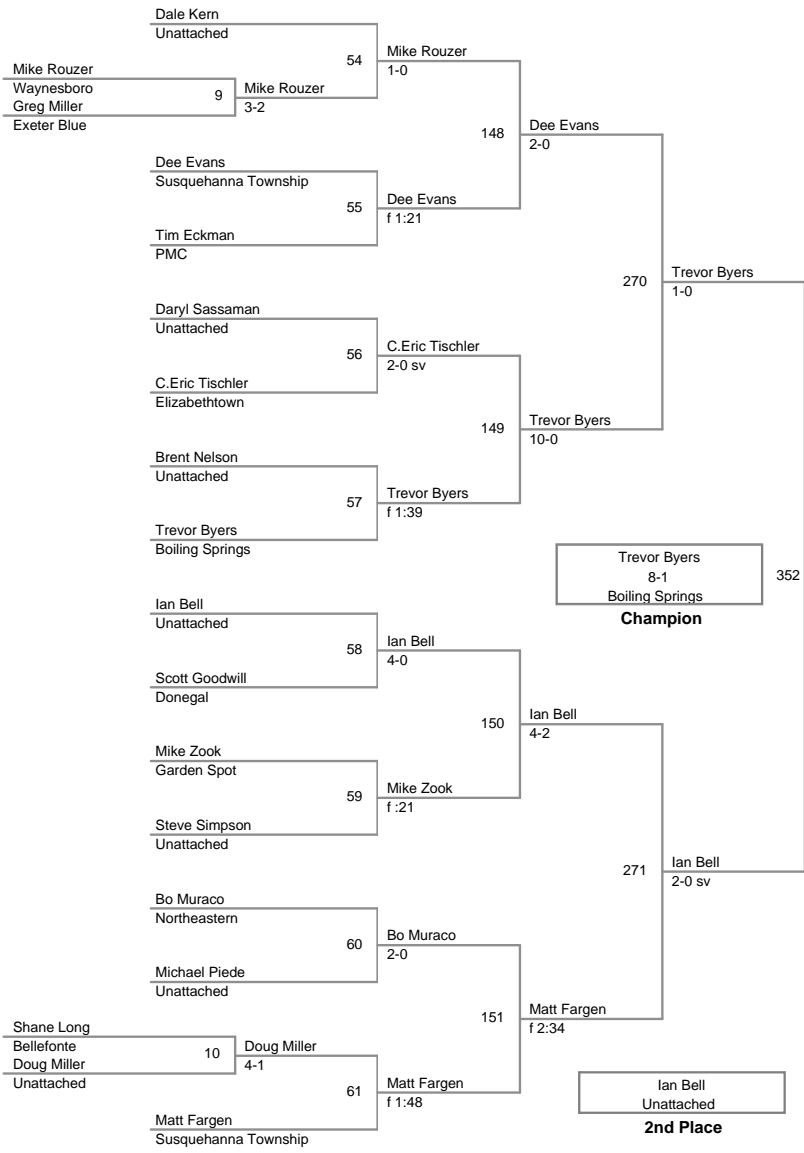

CY Bald and Fat
Dead

140 Lbs

**CY Bald and Fat
Dead**

150 Lbs

CY Bald and Fat
Dead

160 Lbs

CY Bald and Fat
Dead

170 Lbs

185 Lbs

CY Bald and Fat
Dead

200 Lbs

CY Bald and Fat
Dead

220 Lbs

CY Bald and Fat
Dead

250 Lbs

**CY Bald and Fat
Dead**