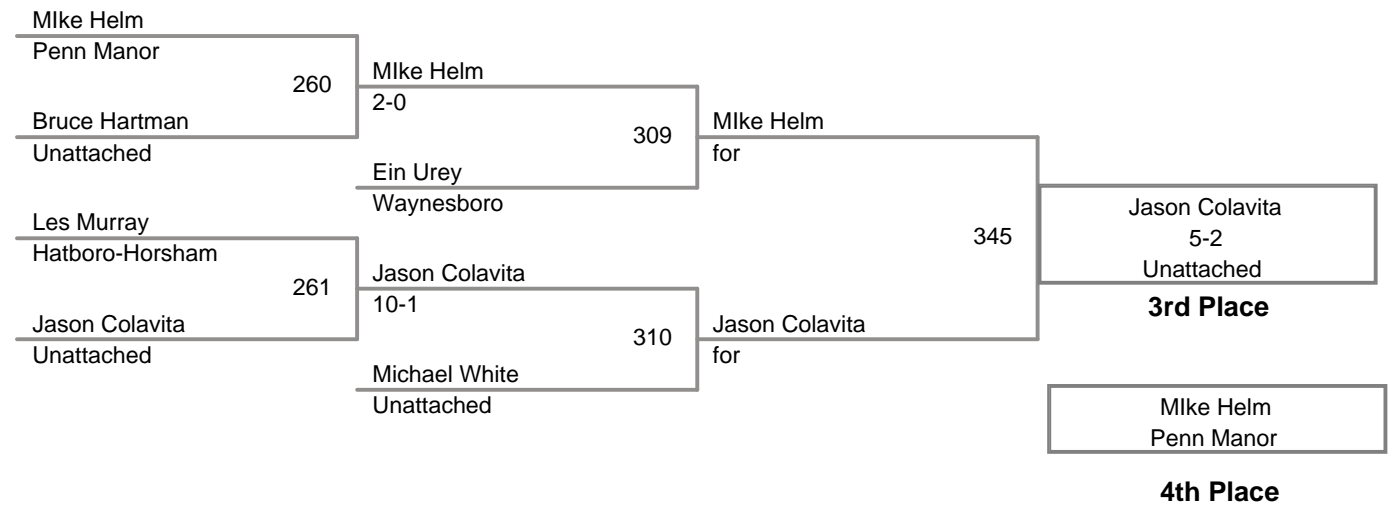

CY Bald and Fat
Dead

140 Lbs

**CY Bald and Fat
Dead**

150 Lbs

CY Bald and Fat
Dead

160 Lbs

CY Bald and Fat
Dead

170 Lbs

185 Lbs

CY Bald and Fat
Dead

200 Lbs

CY Bald and Fat
Dead

220 Lbs

CY Bald and Fat
Dead

250 Lbs

**CY Bald and Fat
Dead**