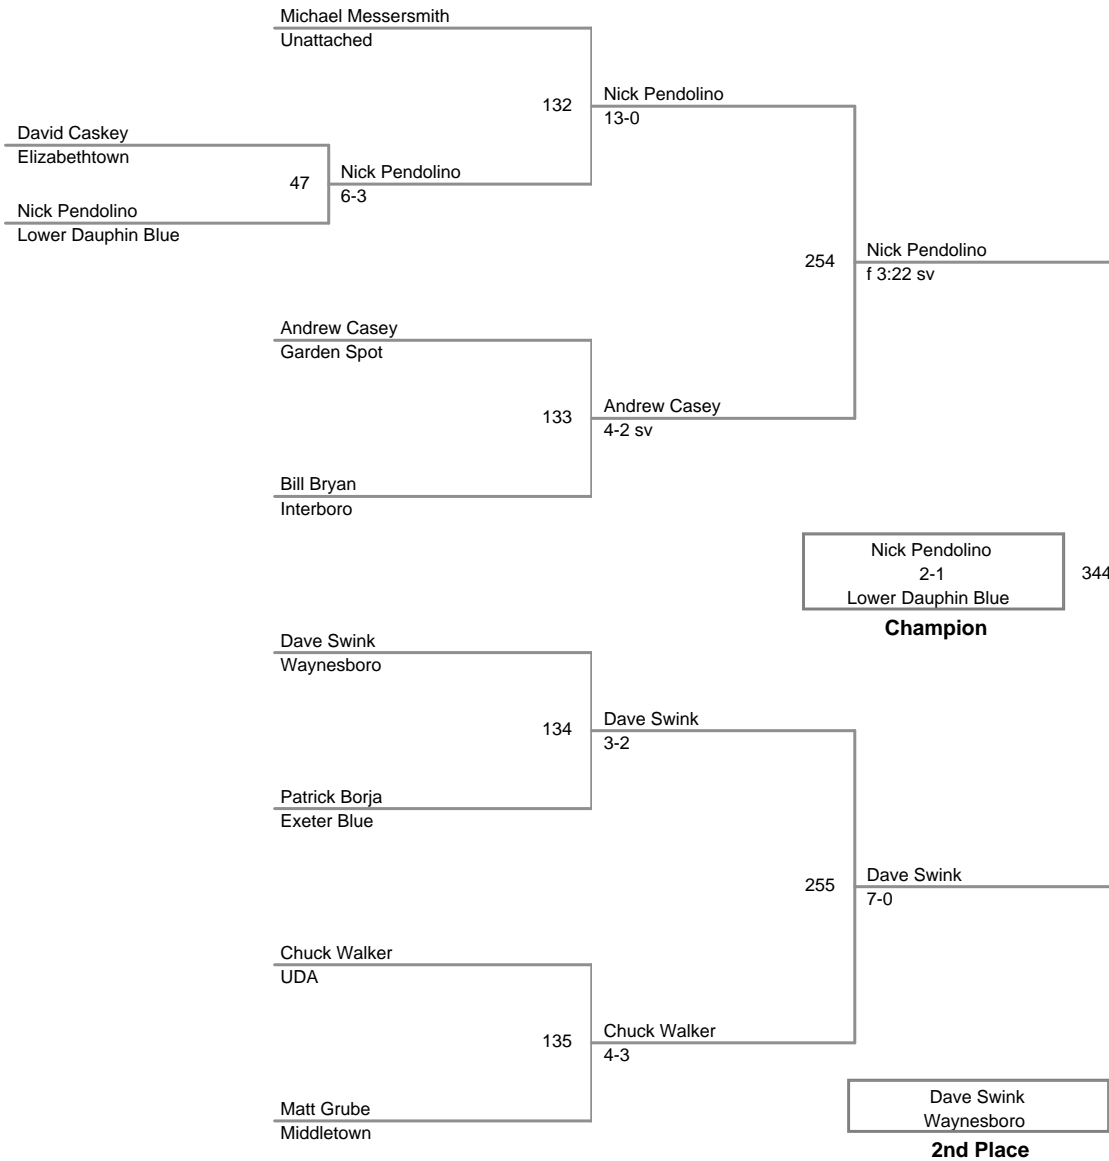

CY Bald and Fat
Dead

140 Lbs

**CY Bald and Fat
Dead**

150 Lbs

CY Bald and Fat
Dead

160 Lbs

CY Bald and Fat
Dead

170 Lbs

185 Lbs

CY Bald and Fat
Dead

200 Lbs

CY Bald and Fat
Dead

220 Lbs

CY Bald and Fat
Dead

250 Lbs

**CY Bald and Fat
Dead**