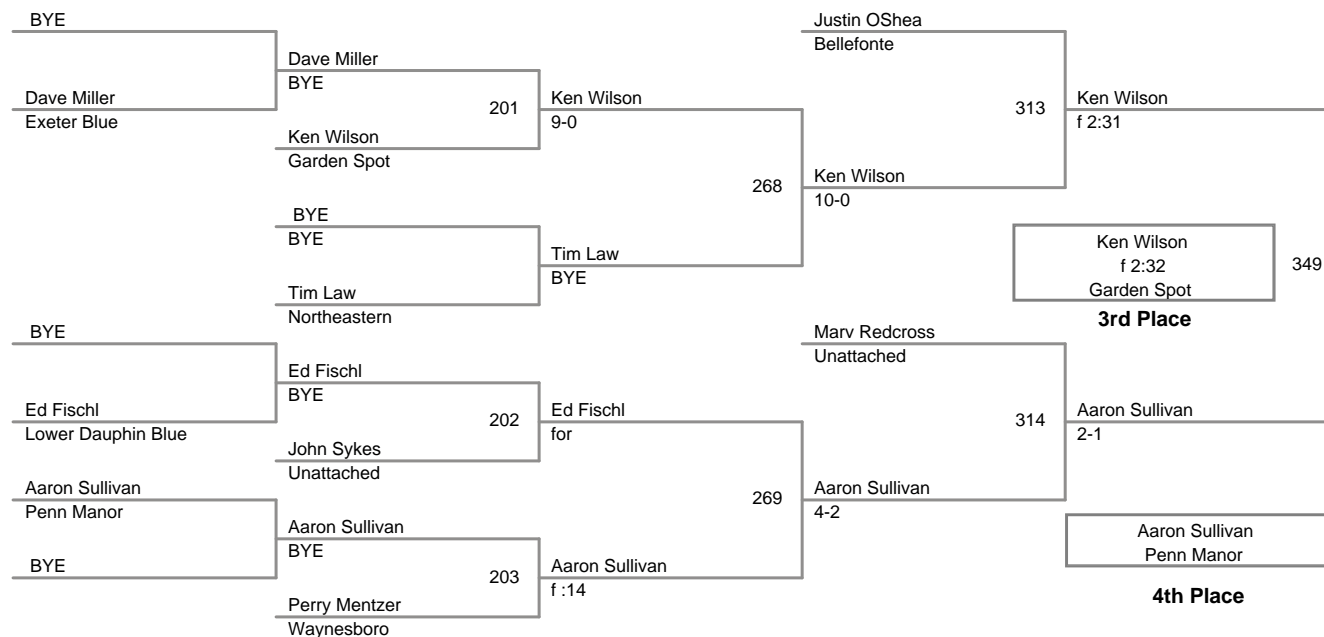

CY Bald and Fat
Dead

140 Lbs

**CY Bald and Fat
Dead**

150 Lbs

CY Bald and Fat
Dead

160 Lbs

CY Bald and Fat
Dead

170 Lbs