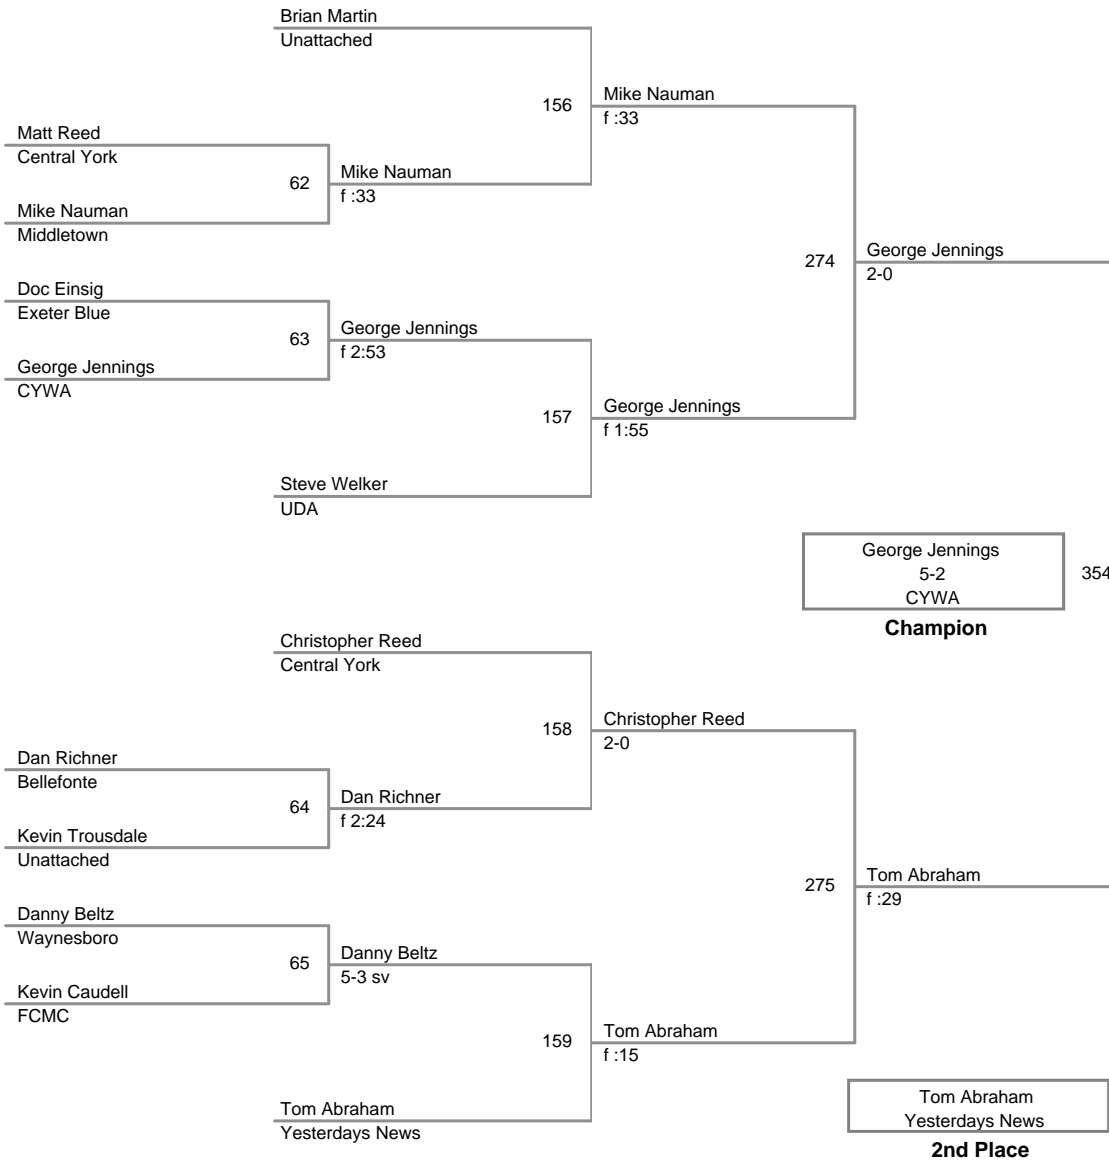

CY Bald and Fat
Dead

140 Lbs

**CY Bald and Fat
Dead**

150 Lbs

CY Bald and Fat
Dead

160 Lbs

CY Bald and Fat
Dead

170 Lbs

185 Lbs

CY Bald and Fat
Dead

200 Lbs

CY Bald and Fat
Dead

220 Lbs

CY Bald and Fat
Dead

250 Lbs

**CY Bald and Fat
Dead**